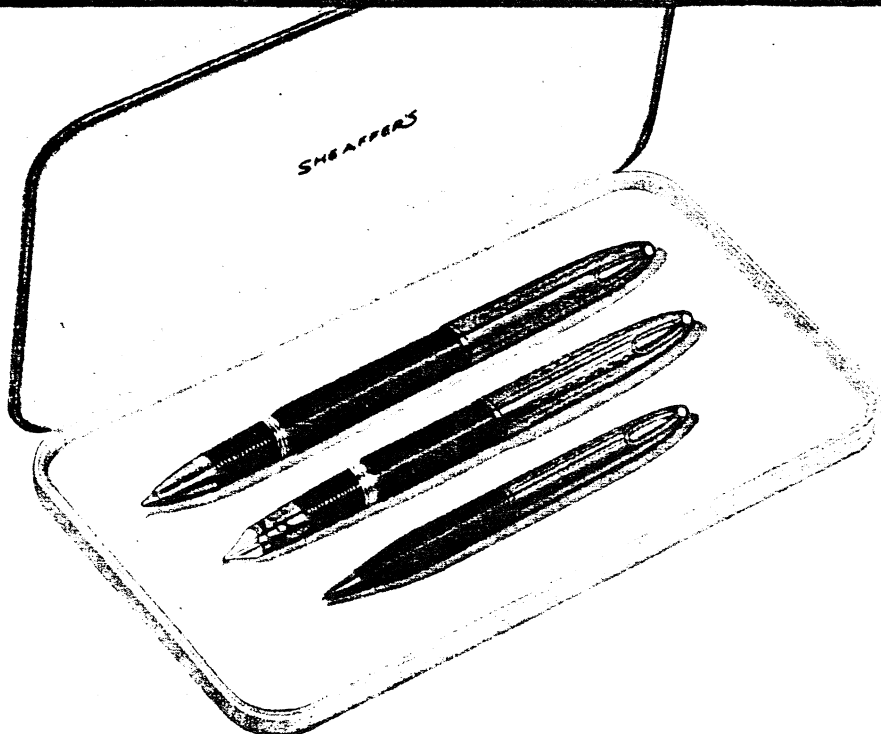

CREST DELUXE TUCKAWAY

Same as above, but made in form and size to fit the feminine hand. Dainty and demure, yet gives full-size performance. "Fast-On" clasps hold snugly and safely without danger of tearing purse or pocket fabric. A useful, beautiful and enduring remembrance for the woman who "has everything." Colors: Green, Blue, Brown, Burgundy and Black with **TOUCHDOWN** filler. Pen, $17.50; Pencil, $6.00; Stratowriter Ballpoint, $12.50. **Complete Threesome** in keepsake case, **$36.00**; plus fed. tax.

Pen and Pencil Ensemble, **$23.50**;
plus fed. tax